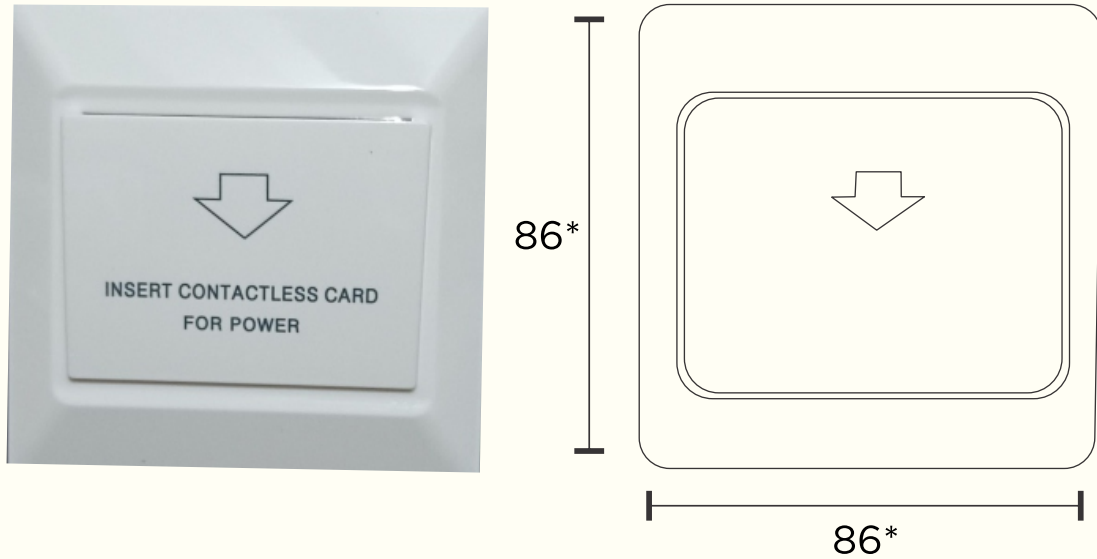

BASALT

BASALT PROGRAMMABLE ENERGY SAVER SWITCH

FEATURES :-

Time Delay of 10-15 Seconds After Keycard is Removed.

- Maximum Current Load: 40 Amps.
- Max Power: 5000w
- Size: 86X86X48mm
- Module Size: Fits In 2 Module 86*86 mm Standard Indian Metal Boxes