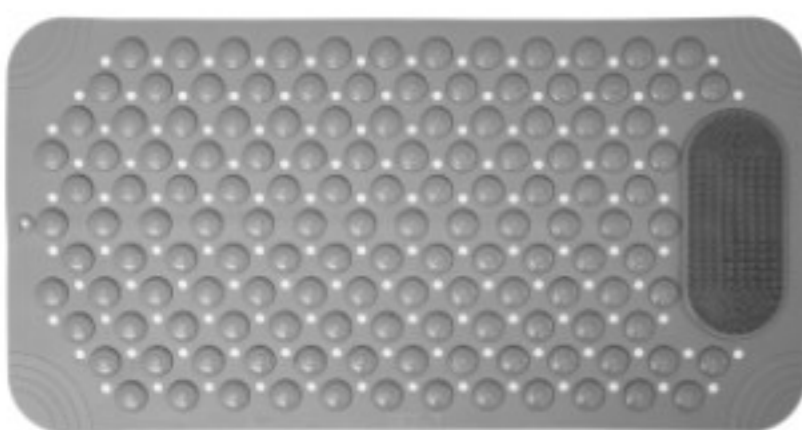

BATHROOM MATT

BBM 701