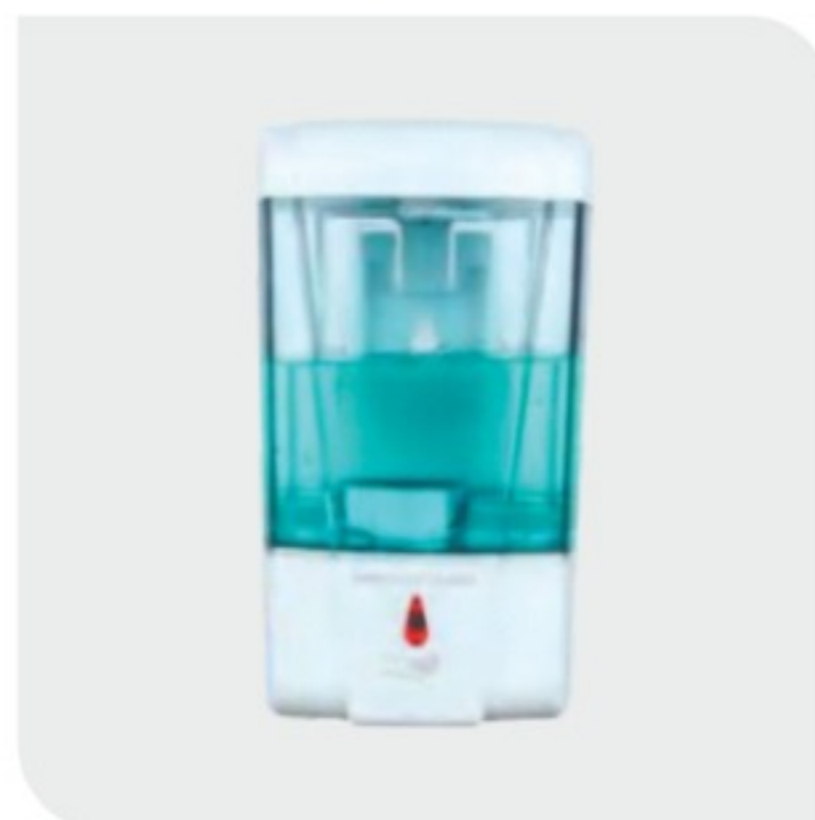

SOAP DISPENSER

AUTOMATIC DISPENSER

BASD 701

Colour: White
Size: 1050x560x1910mm

BASD 702

Colour: White
Size: 1050x610x900mm

BASD 703

Colour: White
Size: 500x380x1220mm

BASD 704

Colour: White
Size: 1050x560x1910mm

BASD 705

Colour: White
Size: 1050x610x900mm

BMSD 701
Prisma Dispenser

Colour: White, black
Anti Theft Wall Mount
Liquid View Windows
Size: 360ml

BMSD 702
PrismLine Dispenser

Colour: White, black
Anti Theft Wall Mount
Liquid View Windows
Size: 360ml

BMSD 703
Vertex Dispenser

Colour: White, black
Anti Theft Wall Mount
Liquid View Windows
Size: 360ml

BMSD 704
Visio Dispenser

Colour: White, black
Anti Theft Wall Mount
Liquid View Windows
Size: 360ml