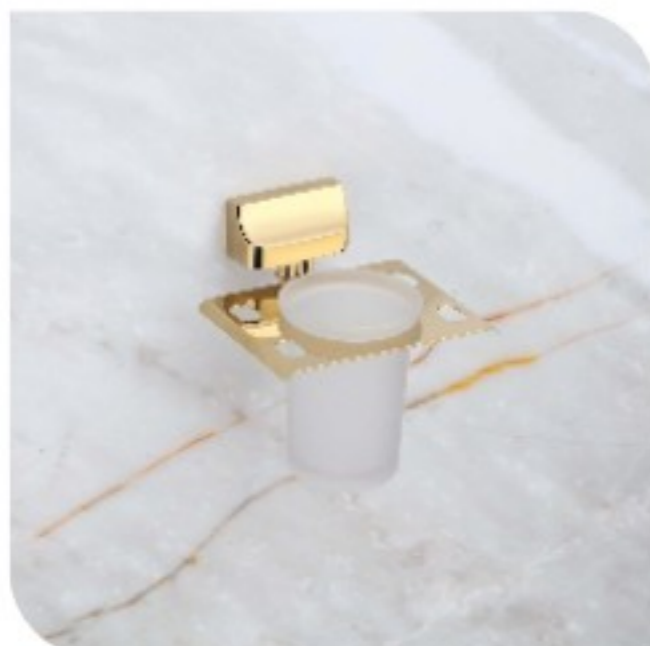

BBA ELEGANT 704

Toothbrush Holder

BBA ELEGANT 705

Toilet Paper Holder

BBA ELEGANT 706

Robe Hook

BBA ELEGANT 707

Towel Rod

BBA ELEGANT 708

Towel Rack

ARMANI
SS 304
GOLD PVD

BBA ARMANI 701

Towel Rack

BBA ARMANI 702

Soap Dish

BBA ARMANI 703

Toilet Paper Holder

BBA ARMANI 704

Napkin Ring

BBA ARMANI 705

Toothbrush Holder

BBA ARMANI 706

Liquid Soap Dispenser

BBA ARMANI 707