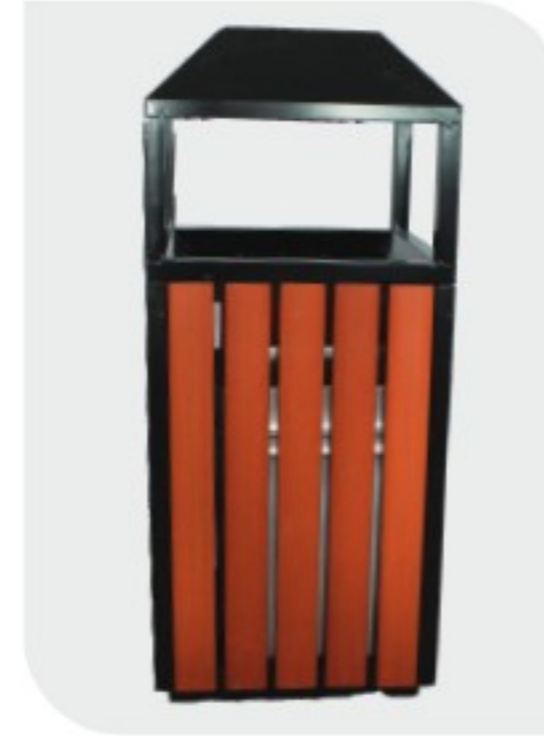

Material: SS 410-0.35mm
Capacity: 5 Litre
Size: 205x205x290mm

BDB 707