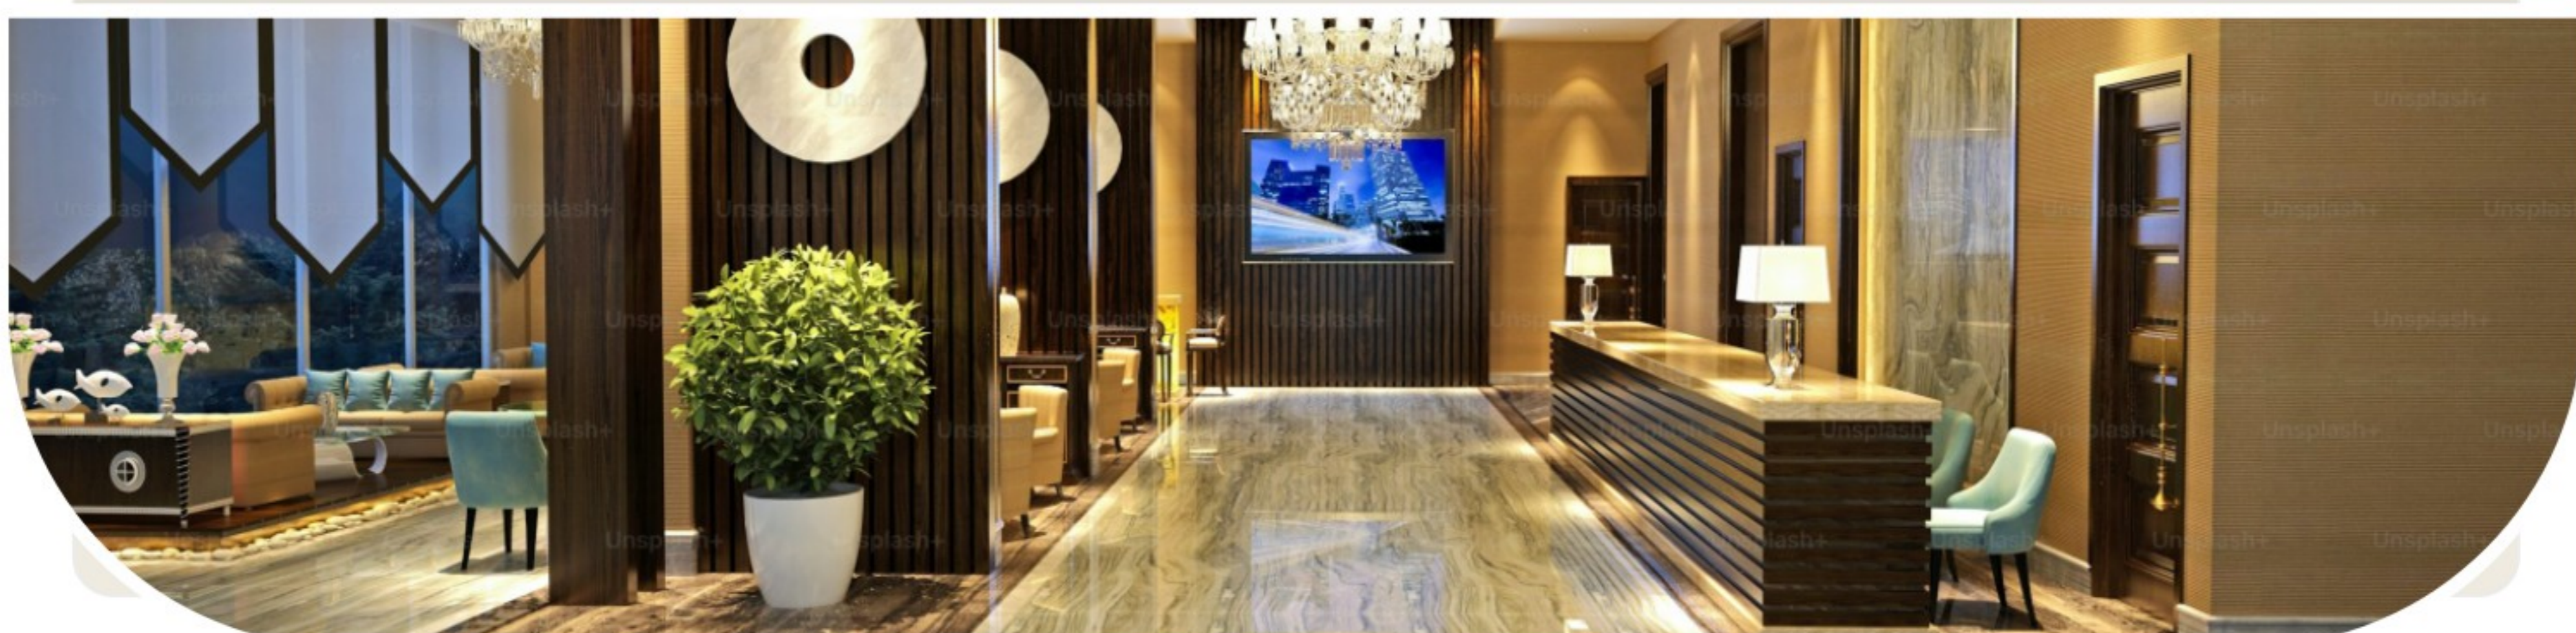

Size: 600x470x530mm
Material: Stainless Steel
Square Pipe: 1.0mm
Foldable

Back Support