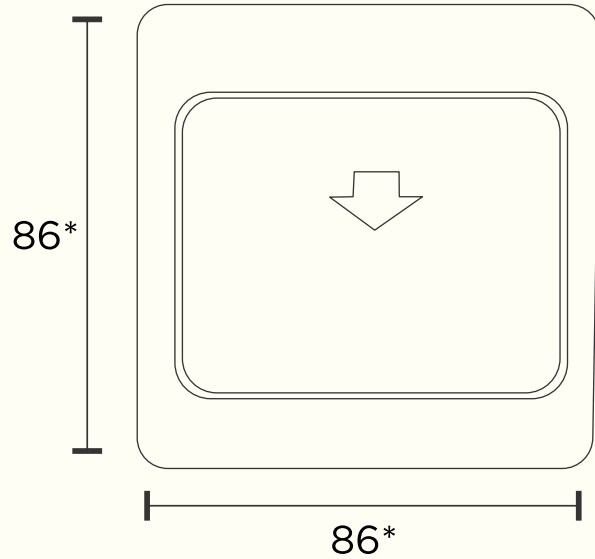

# BASALT

### FEATURES :-

Time Delay of 10-15 Seconds After Keycard is Removed.

- Maximum Current Load: 40 Amps.
- Max Power: 5000w
- Size: 86X86X48mm
- Module Size: Fits In 2 Module 86\*86 mm Standard Indian Metal Boxes