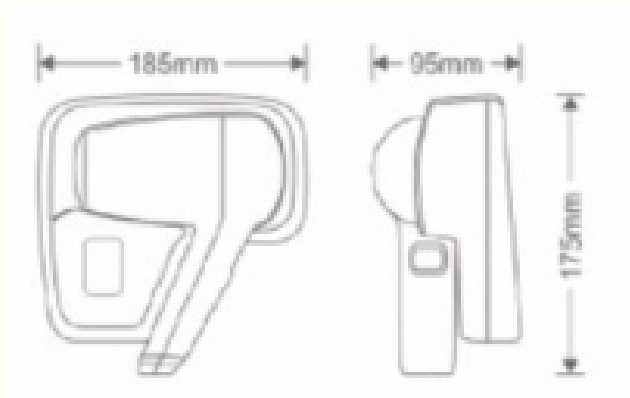

BASALT

BASALT HAIR DRYER BHD: 701

FEATURES :-

Rated Power	: 1300w
Color	: White & Black
Air Flow/Speed	: Only Warm Air