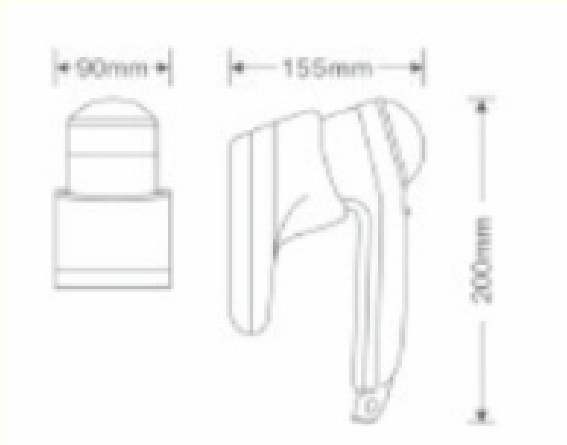

BASALT

BASALT HAIR DRYER BHD: 702

FEATURES :-

Rated Power	: 1300w
Color	: White
Air Flow/Speed	: Only Warm Air