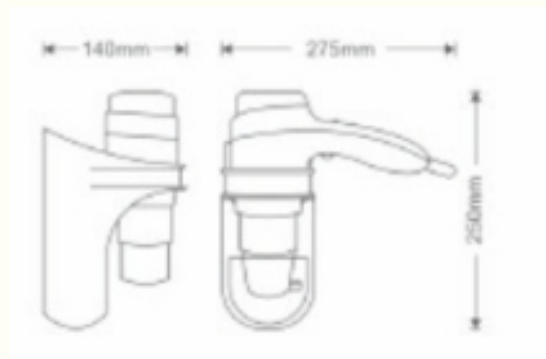

BASALT

BASALT HAIR DRYER BHD: 703

FEATURES :-

Rated Power	: 1600w
Color	: White
Air Flow/Speed	: Warm & Cold Air