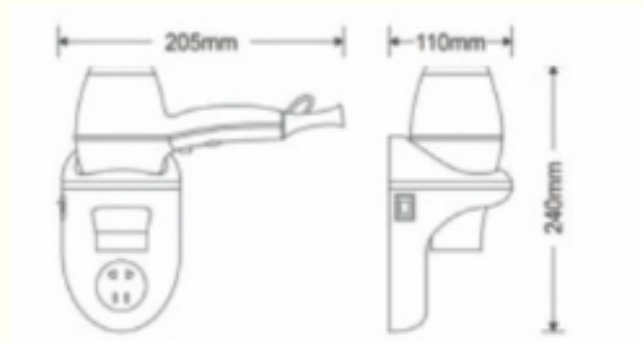

BASALT

BASALT HAIR DRYER BHD: 705

FEATURES :-

Rated Power	: 1600w
Color	: White
Air Flow/Speed	: Warm & Cold Air