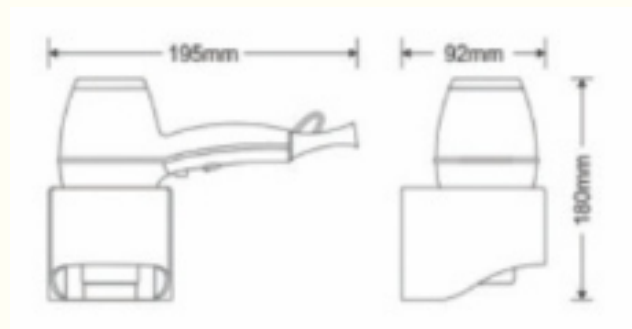

BASALT

BASALT HAIR DRYER BHD: 706

FEATURES :-

| | |
|-----------------------|-------------------|
| Rated Power | : 1875w |
| Color | : White |
| Air Flow/Speed | : Warm & Cold Air |