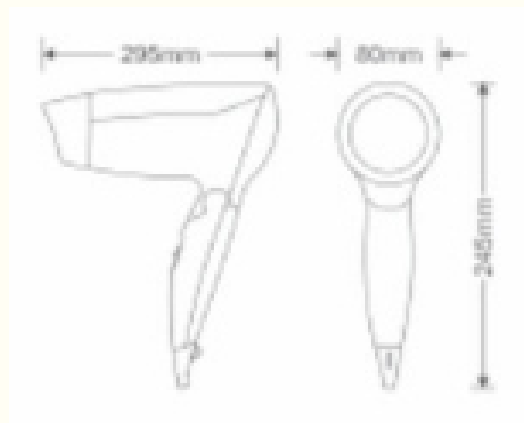

BASALT

BASALT HAIR DRYER BHD: 707

FEATURES :-

Rated Power	: 1300w
Color	: Black
Air Flow/Speed	: Warm & Cold Air