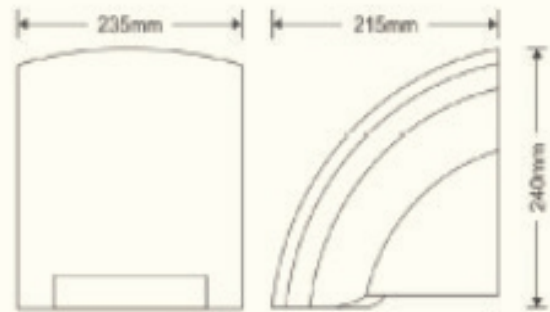

BASALT

BASALT HAND DRYER BHDR: 701

FEATURES :-

| | |
|------------------------|-----------------------|
| Colour | : White |
| Rated Power | : 1800W |
| Voltage | : 220-240V(50Hz-60Hz) |
| Material | : ABS |
| Air Speed | : 15m/s |
| Plug | : EU plug (No.3) |
| Feature | : Only hot wind |
| Air Temperature | : 65±15°C |