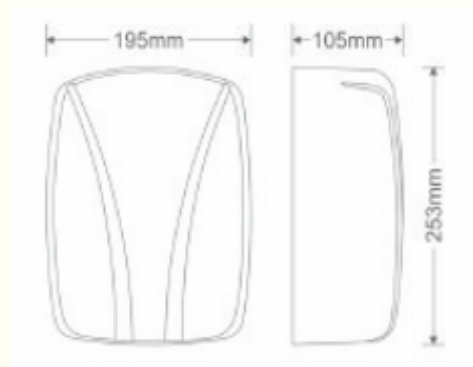

BASALT

BASALT HAND DRYER BHDR: 703

FEATURES :-

Colour	: Silver
Rated Power	: 1000W
Voltage	: 220-240V(50Hz-60Hz)
Material	: 304 SS Steel
Air Speed	: 90m/s
Plug	: EU plug (No.3)
Feature	: Only hot wind
Air Temperature	: 65 plus/minus 15 deg * C