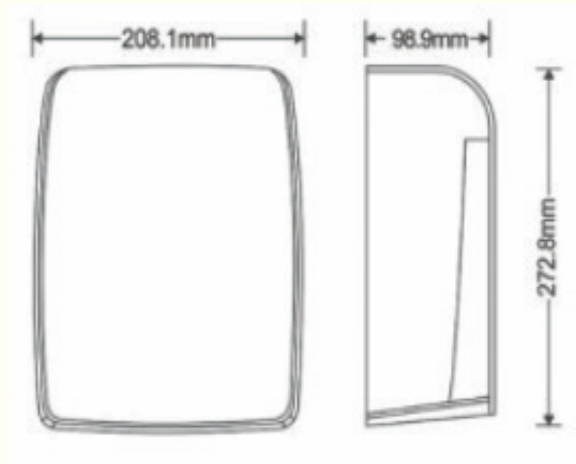

BASALT

BASALT HAND DRYER BHDR: 704

FEATURES :-

Colour	: Silver
Rated Power	: 1000W
Voltage	: 220-240V(50Hz-60Hz)
Material	: 304 SS Steel
Air Speed	: 15m/s
Plug	: EU plug (No.3)
Feature	: Only hot wind
Air Temperature	: 65 plus/minus 15 deg * C