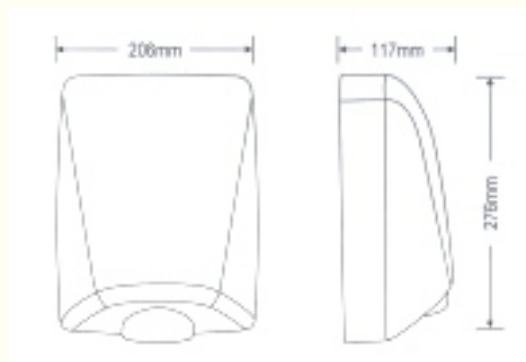

BASALT

BASALT HAND DRYER BHDR: 706

FEATURES :-

Colour	: White
Size	: 206mm * 117mm * 276mm
Total Power	: 1600W
Air Velocity	: 28m/s
Sound Pressure	: 62db
R.m.p.	: 20000
Pcs/ Ctn	: 8